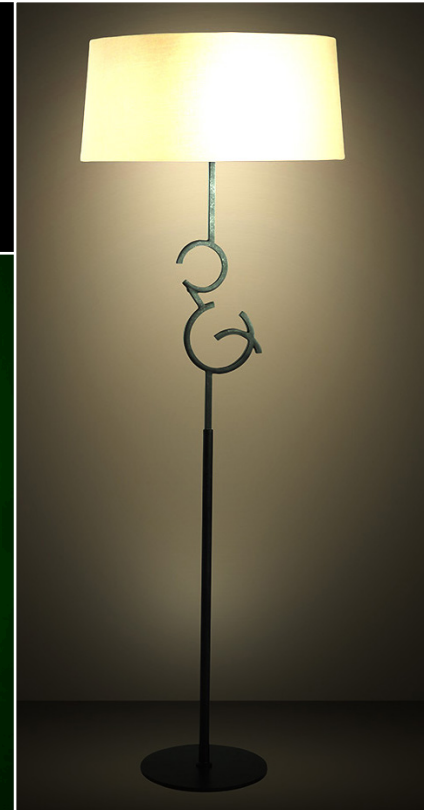

# TablePoint & Accessories

**core**  
LIGHTING

WIRELESS

IP 65

8 HOUR MIN

APP CONTROL

WIRELESS

IP 65

8 HOUR MIN

APP CONTROL

**Some of the available lamp  
bases & shades  
(or use your own)**

M1400

- ✓ Simple operation from the pushbuttons or mobile phone app with Bluetooth
- ✓ Greater control for professionals – using lighting desk with Wireless DMX transmitter (W-DMX™)