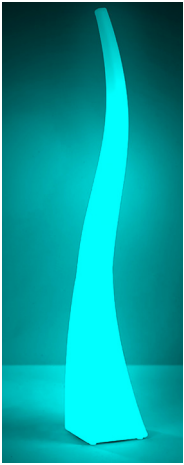

M1400

- ✓ Simple operation from the pushbuttons or mobile phone app with Bluetooth
- ✓ Greater control for professionals – using lighting desk with Wireless DMX transmitter (W-DMX™)

- ✓ Wireless control means no need to be in view of each unit

Fittings with interchangeable parts for indoor and outdoor use

Light up some of our available furniture