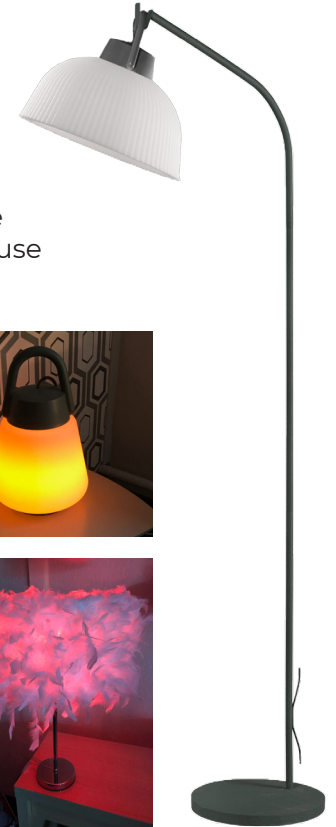

Fittings with interchangeable parts for indoor and outdoor use