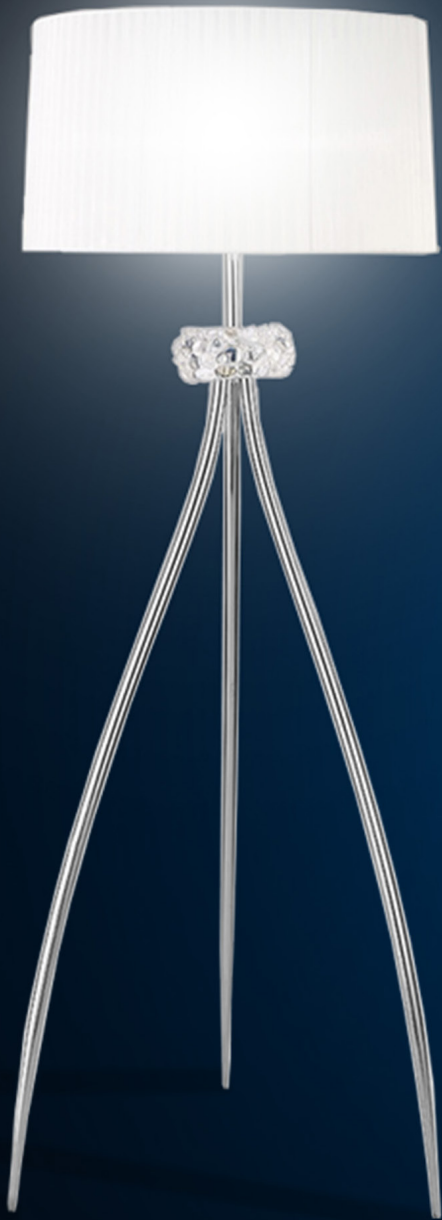

# TablePoint & Accessories

**core**  
LIGHTING

WIRELESS

IP 65

8 HOUR MIN

APP CONTROL