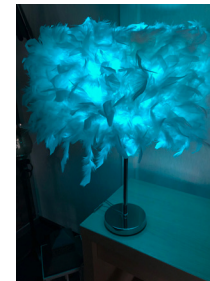

Fittings with interchangeable parts for indoor and outdoor use